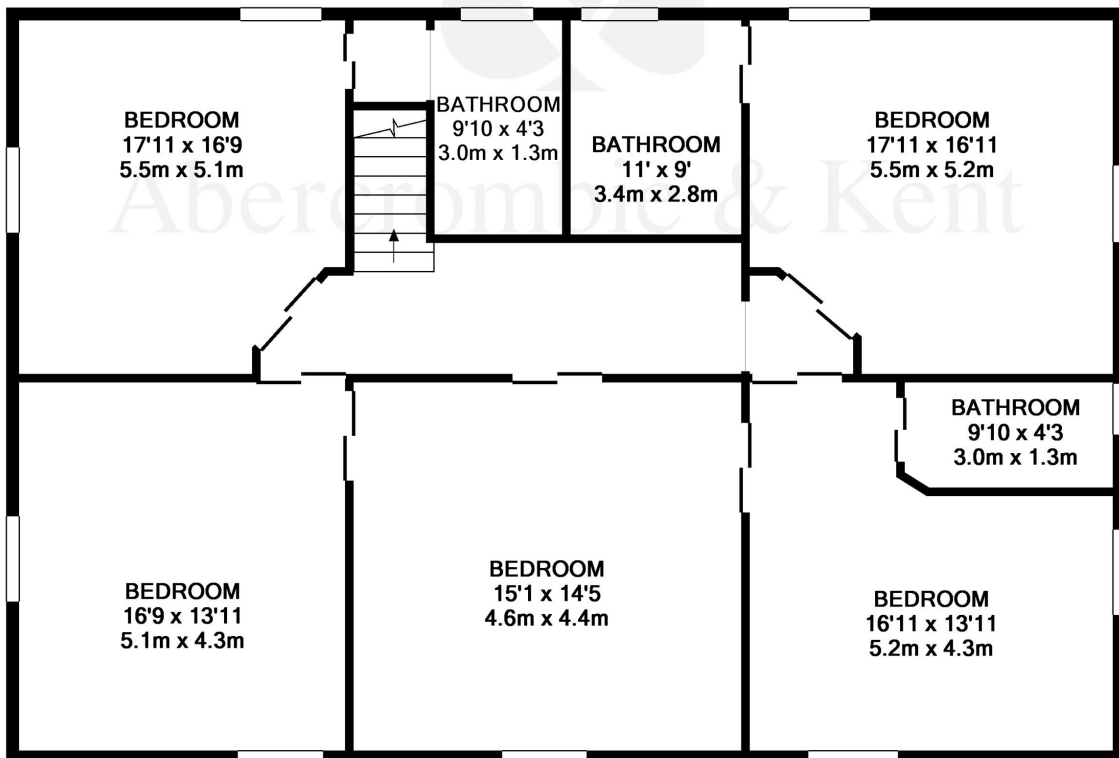

GROUND FLOOR
APPROX. FLOOR
AREA 1194 SQ.FT.
(110.9 SQ.M.)

1ST FLOOR
APPROX. FLOOR
AREA 1194 SQ.FT.
(110.9 SQ.M.)

TOTAL APPROX. FLOOR AREA 2387 SQ.FT. (221.8 SQ.M.)

Whilst every attempt has been made to ensure the accuracy of the floor plan contained here, measurements of doors, windows, rooms and any other items are approximate and no responsibility is taken for any error, omission, or mis-statement. This plan is for illustrative purposes only and should be used as such by any prospective purchaser. The services, systems and appliances shown have not been tested and no guarantee as to their operability or efficiency can be given