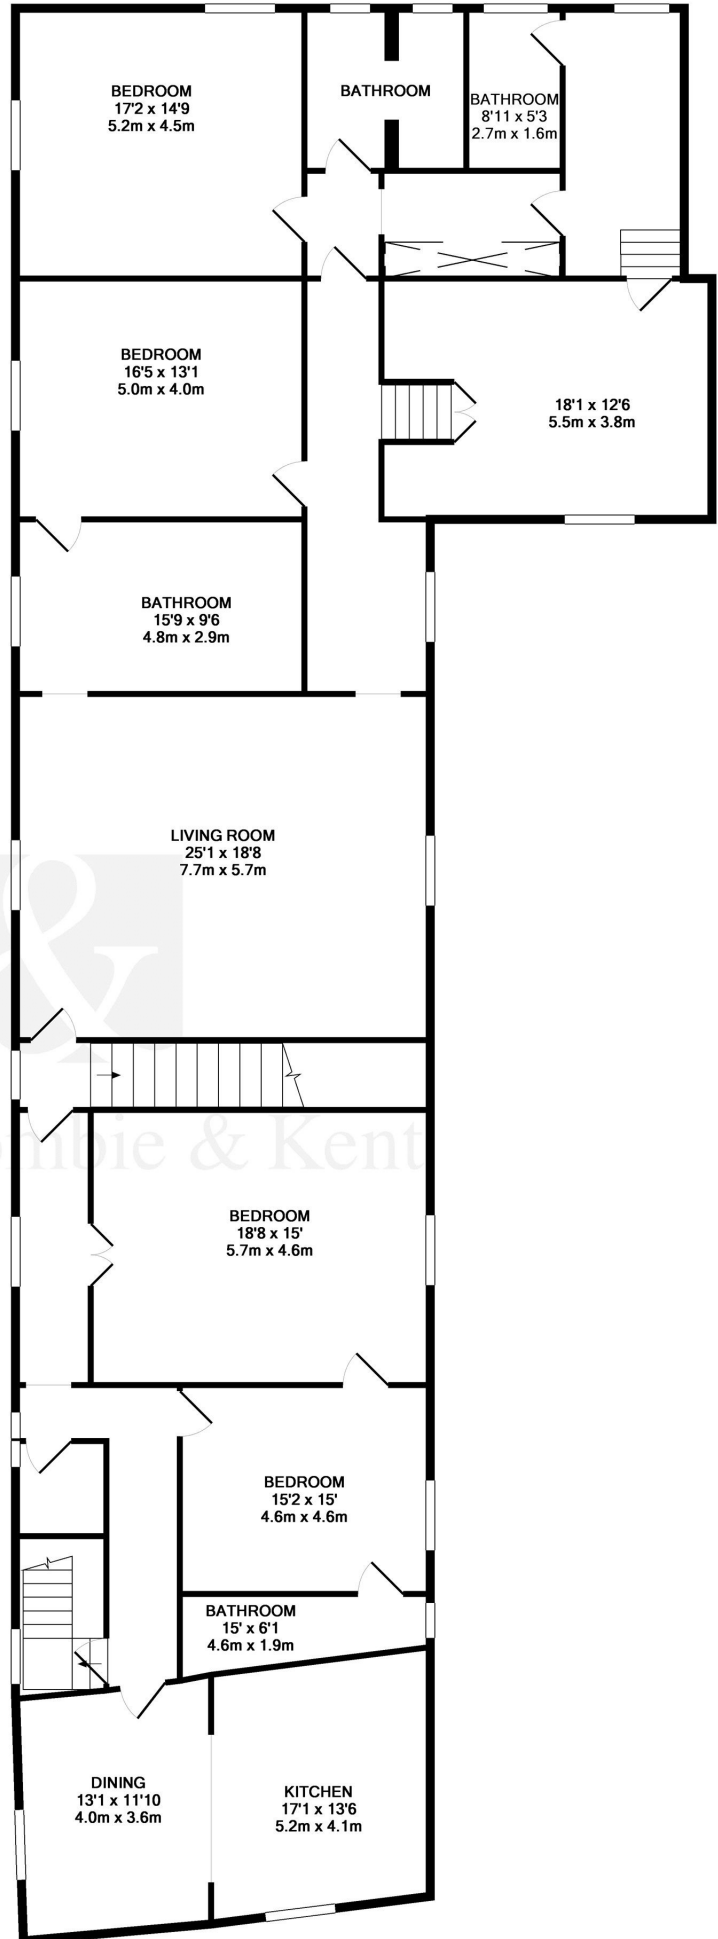

1ST FLOOR
APPROX. FLOOR
AREA 2754 SQ.FT.
(255.9 SQ.M.)